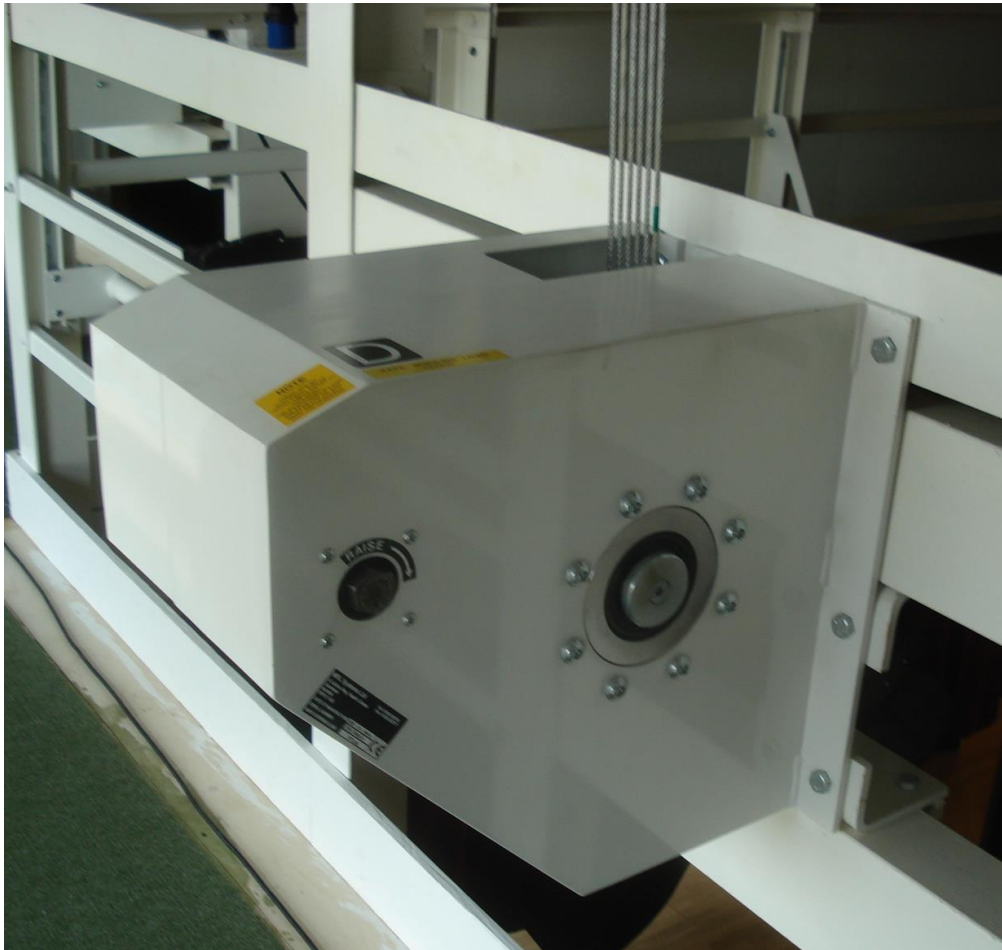

# MRL

750 Kg CAPACITY, DRILL OPERATED HOIST  
PLEASE CONTACT US FOR MORE INFORMATION.